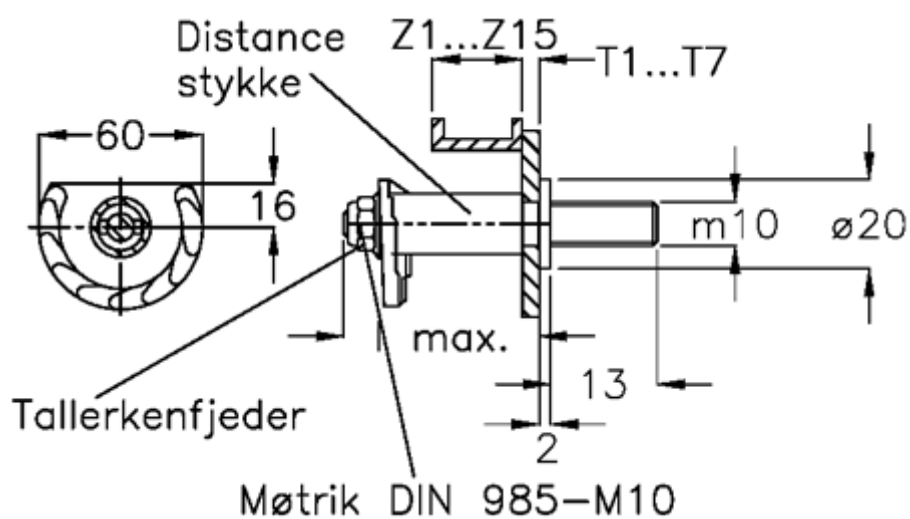

Article number: 20895109

Description: E+G Door lock
GN 117-GB-T1-Z9

Measures

Cam thickness = 24-33